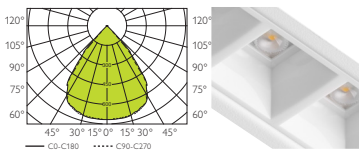

## EVO

Lamp	LED
Cooling	PASSIVE
Class	I
Ingress protection	IP20
Weight	0,2-0,5 kg

The range consists of four different sizes. Luminaire housing is made of sheet steel, finished with matt white powder coated colour (RAL9003). LED boards are mounted on aluminium heat sink. Extremely quick and reliable fixation into ceilings of different thickness by two strong steel springs. Optical system created by combination of glare eliminating reflectors and highly efficient lenses is designed for premium class office or retail lighting.