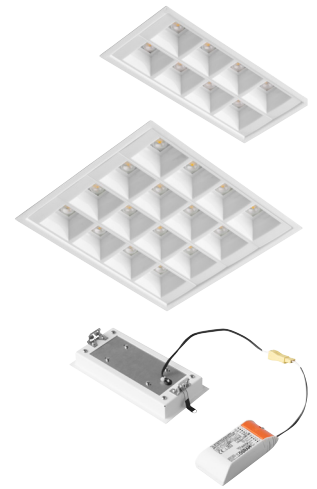

OPTIONAL EQUIPMENT

- wireless controllable with a Android / iOS smart device
- wiring with emergency unit (1 or 3h)
- wiring with dimmable electronic control gear
- supply cable with Wieland connector