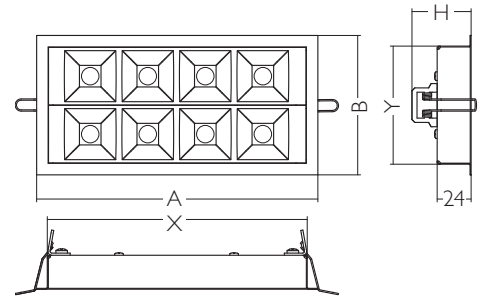

OPTIONAL EQUIPMENT

- wireless controllable with a Android / iOS smart device
- wiring with emergency unit (1 or 3h)
- wiring with dimmable electronic control gear
- supply cable with Wieland connector