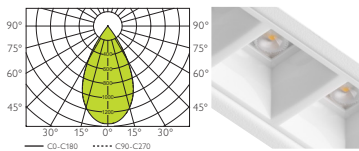

## EVO

Lamp	LED
Cooling	PASSIVE
Class	I
Ingress protection	IP20
Weight	0,2-0,5 kg

The range consists of four different sizes. Luminaire housing is made of sheet steel, finished with matt white powder coated colour (RAL9003). LED boards are mounted on aluminium heat sink. Extremely quick and reliable fixation into ceilings of different thickness by two strong steel springs. Optical system created by combination of glare eliminating reflectors and highly efficient lenses is designed for premium class office or retail lighting.