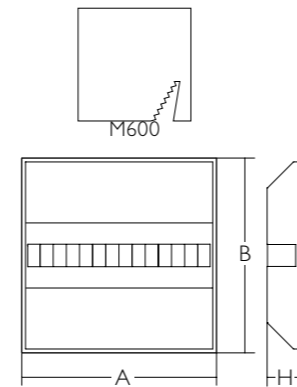

Type	A (mm)	B (mm)	H (mm)	kg
SOFT SL RT600 TC-L 1x40W	595	595	101	4,7
SOFT SL RT600 TC-L 1x55W	595	595	101	4,7
SOFT SL RT600 T5 2x14W	595	595	101	4,7
SOFT SL RT600 T5 2x24W	595	595	101	4,7
SOFT SL RT600 T5 2x28W	1195	595	101	9,1
SOFT SL RT600 T5 2x54W	1195	595	101	9,1

CODE	TYPE	SPECIFICATION
		control gear
		optics
		colour
		lamp
		emergency unit
		accessories
SO80RT60TCL1040	SOFT SL RT600 TC-L 1x40W	ECG
SO80RT60TCL1055	SOFT SL RT600 TC-L 1x55W	DIM 1-10V
SO80RT600T52014	SOFT SL RT600 T5 2x14W	DSI
SO80RT600T52024	SOFT SL RT600 T5 2x24W	DALI
SO80RT600T52028	SOFT SL RT600 T5 2x28W	
SO80RT600T52054	SOFT SL RT600 T5 2x54W	
		Wieland 3p
		Wago 3p
		Isodom
		M 3h
		40W/827, 40W/830, 40W/840, 40W/865, 40W/954, 55W/827, 55W/830, 55W/840, 55W/865, 55W/930, 55W/940, 55W/954, 14W/827, 14W/830, 14W/835, 14W/840, 14W/865, 24W/827, 24W/830, 24W/835, 24W/840, 24W/865, 24W/880, 24W/940, 24W/965, 28W/827, 28W/830, 28W/835, 28W/840, 28W/865, 54W/827, 54W/830, 54W/835, 54W/840, 54W/865, 54W/880, 54W/940, 54W/965