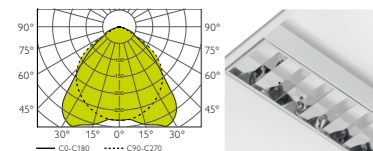

Recessed luminaire with parabolic louvre for TC-L and T5 lamps with direct lighting characteristics. Combined distribution of luminous flux ensures glare-free illumination without big contrasts, ideal for application with high demand for visual comfort.

Minimalistic shades increase efficiency of lighting fixture. Housing of luminaire is made of sheet steel of thickness 0,6mm. Standard surface treatment - white powder coated colour (RAL 9003).

Lamp	TC-L/T5
Lamp holder	2G11/G5
Class	I
Ingress protection	IP20
Weight	4,7 - 9,1 kg

SOFT VL1 RT600 T5 3x14W