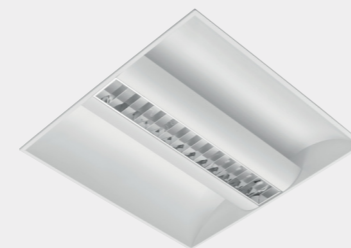

ENLIT

SELECTION 2018

APPLICATIONS

- offices
- classrooms
- banks
- stores
- corridors
- hospitals

INSTALLATION TYPE

- RT600 – recessed luminaire, ceiling with exposed grids, module size 600x600
- R – recessed luminaire
- installation in to another ceiling types on request

OPTIONAL EQUIPMENT / ACCESSORIES

- lamps included in luminaire
- wired with emergency unit (1 or 3h)
- components for fast electrical connection (Wieland, Wago, Isodom)

VALUE FOR PRICE

- 1 solid body made from 0,6mm sheet steel
- 2 price effective solution
- 3 „twin connection“ – possible to use 2 lamps in one louvre
- 4 „low“ versions, with decreased product height available
- 5 special version for continuous connection of optical system
- 6 special version for better illumination of walls - SOFT AL
- 7 product fully manufactured and assembled in Slovakia

Luminaires from SOFT product range are aimed to any place, where is a need for non-glaring, pleasant, "soft" basic illumination without hard shadows.

Harmonious brightness distribution on surfaces of the room, high portion of vertical illumination and uniform horizontal illumination helps to model objects in space and improves visual comfort of users.

SOFT

SL RT600

Recessed luminaire with parabolic louvre for TC-L and T5 lamps with direct lighting characteristics. Combined distribution of luminous flux ensures glare-free illumination without big contrasts, ideal for application with high demand for visual comfort.