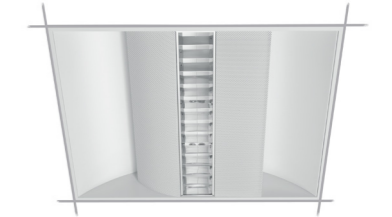

SOFT AL RT600

Lamp	TC-L/T5
Lamp holder	2G11/G5
Class	I
Ingress protection	IP20
Weight	4,7 - 9,1 kg