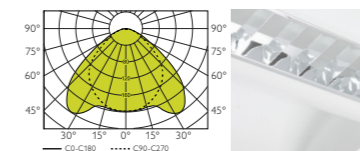

Lamp	TC-L/T5
Lamp holder	2G11/G5
Class	I
Ingress protection	IP20
Weight	4,7 - 9,1 kg

SOFT VL1 RT600 T5 3x14W