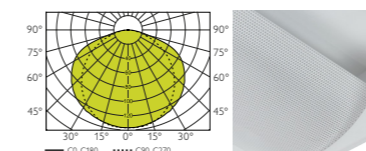

SOFT V01-P RT600 TC-L 2x40W