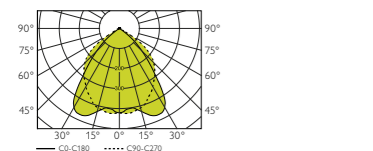

BASIC II 1x4L RT600 T5 4x14W PSL MIRO4