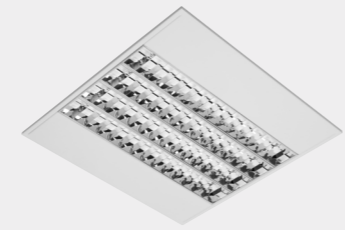

ENLIT

SELECTION 2018

APPLICATIONS

- offices
- computer rooms
- classrooms
- banks
- CAD workplaces
- stores
- corridors
- hospitals

INSTALLATION TYPE

- RT600 – recessed luminaire, ceiling with visible T-profile, module 600x600
- SURFACE – mounting on solid surfaces

LIGHT SOURCES

- T5 - linear fluorescent lamp

OPTICAL SYSTEM

- PSL – polished, anodized, aluminium, double parabolic louvre with glare prevention
- PML – matt, anodized, aluminium, double parabolic louvre

BASIC II 1x4L RT600 T5 4x14W PSL

Recessed luminaire for T5 lamps. Direct light distribution. Available with different optical systems. Equipped with polished, high efficient double parabolic louvre made of anodized aluminium, suitable for workplaces with display screen units (luminance of light emitting area is in compliance with EN 12464-1).

INSTALLATION TYPE

- RT600 – recessed luminaire, ceiling with visible T-profile, module 600x600
- installation in to another ceiling types on request

OPTICAL SYSTEM

- PSL (parabolic specular louvre) – polished, anodized, aluminium, double parabolic louvre with glare prevention
- PML (parabolic matt louvre) – matt, anodized, aluminium, double parabolic louvre