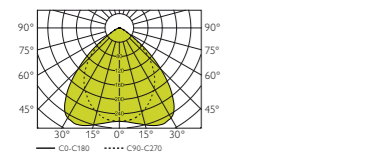

BASIC II 1x3L RT600 T5 3x14W PML