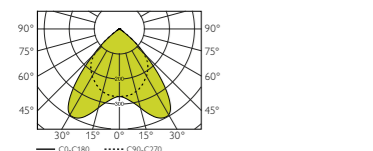

BASIC II 1x4L RT600 T5 4x14W PSL

Recessed luminaire for T5 lamps. Direct light distribution. Available with different optical systems. Equipped with polished, high efficient double parabolic louvre made of anodized aluminium, suitable for workplaces with display screen units (luminance of light emitting area is in compliance with EN 12464-1).