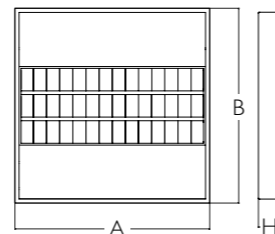

Type	A (mm)	B (mm)	H (mm)	kg
BASIC II 1x3L RT600 T5 3x14W	595	595	67	3,5
BASIC II 1x3L RT600 T5 3x24W	595	595	67	3,5
BASIC II 1x4L RT600 T5 4x14W	595	595	67	3,5
BASIC II 1x4L RT600 T5 4x24W	595	595	67	3,5
BASIC II 1x3L RT600 T5 3x28W	1195	595	67	6
BASIC II 1x3L RT600 T5 3x54W	1195	595	67	6
BASIC II 1x4L RT600 T5 4x28W	1195	595	67	6
BASIC II 1x4L RT600 T5 4x54W	1195	595	67	6