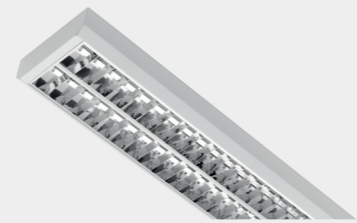

ENLIT

SELECTION 2018

APPLICATIONS

- offices
- computer rooms
- classrooms
- banks
- CAD workplaces
- stores
- corridors
- hospitals

INSTALLATION TYPE

- RT600 – recessed luminaire, ceiling with visible T-profile, module 600x600
- SURFACE – mounting on solid surfaces

LIGHT SOURCES

- T5 - linear fluorescent lamp

OPTICAL SYSTEM

- PSL – polished, anodized, aluminium, double parabolic louvre with glare prevention
- PML – matt, anodized, aluminium, double parabolic louvre

BASIC II 1x4L RT600 T5 4x14W PSL

Recessed luminaire for T5 lamps. Direct light distribution. Available with different optical systems. Equipped with polished, high efficient double parabolic louvre made of anodized aluminium, suitable for workplaces with display screen units (luminance of light emitting area is in compliance with EN 12464-1).

INSTALLATION TYPE

- RT600 – recessed luminaire, ceiling with visible T-profile, module 600x600
- installation in to another ceiling types on request

OPTICAL SYSTEM

- PSL (parabolic specular louvre) – polished, anodized, aluminium, double parabolic louvre with glare prevention
- PML (parabolic matt louvre) – matt, anodized, aluminium, double parabolic louvre