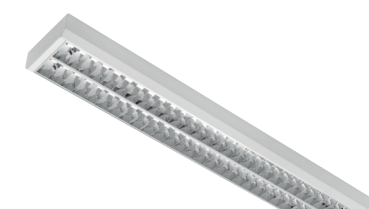

POWER:

4x14/24W
4x28/54W
4x35/49/80W

BASIC II 1X2L SUR

Lamp	T5
Lamp holder	G5
Class	I
Ingress protection	IP20
Weight	3,3-4,2 kg

DIMENSIONS:

608x202mm
1208x202mm
1508x202mm

POWER:

2x14/24W
2x28/54W
2x35/49/80W