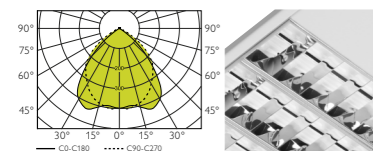

BASIC II 1x3L RT600 T5 3x14W PML MIRO5