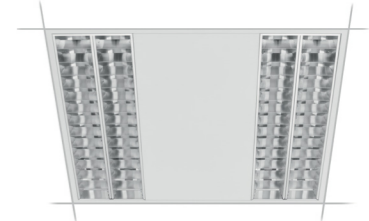

BASIC II 2X2L RT600

Lamp	T5
Lamp holder	G5
Class	I
Ingress protection	IP20
Weight	5-6,3 kg

DIMENSIONS:

595x595mm
1195x595mm
1495x595mm