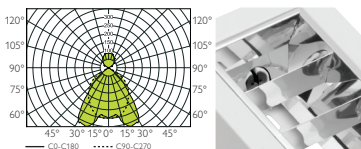

BOXY 1x1L DIR/INDIR T5 1x54W MIRO4